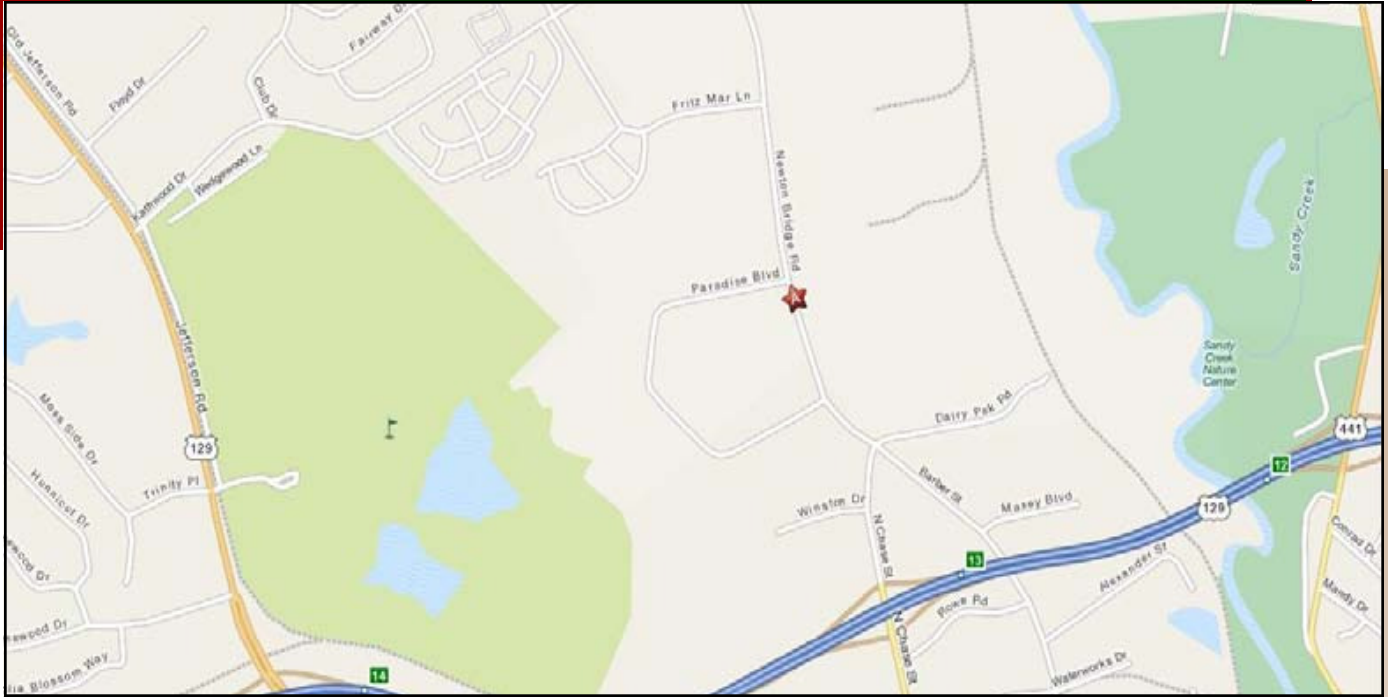

ATHENS BRANCH

Directions

From Gainesville: Follow GA-11 South/US-129 South to Athens. Turn left to merge onto the GA 10 Loop/US-129 South at the Perimeter traffic light. Take Exit 13 for Chase Street. Turn left onto North Chase Street and follow for 1/3 mile. Turn left onto Newton Bridge Road at the Barber Street traffic light. The Athens Branch is located 1/4 mile on the left at the corner of Paradise Boulevard.

From Comelia/Commerce: Follow US-441 South to Athens. Turn right to merge onto GA-10 Loop/US-129 North. Take Exit 13 for Chase Street. Turn right onto North Chase Street and follow for 1/4 mile. Turn left onto Newton Bridge Road at the Barber Street traffic light. The Athens Branch is located 1/4 mile on the left at the corner of Paradise Boulevard.

From Lawrenceville: Follow GA-316 East/US-29 North toward Athens. Turn left onto Oconee Connector. Turn left onto the GA-10 Loop. Continue onto GA-10 Loop/US-129 South. Take Exit 13 for Chase Street. Turn left onto North Chase Street and follow for 1/3 mile. Turn left onto Newton Bridge Road at the Barber Street traffic light. The Athens Branch is located 1/4 mile on the left at the corner of Paradise Boulevard.

From Augusta: Follow I-20 West toward Atlanta. Take Exit 172 for Thomason/Washington. Turn right onto GA-10 West/US-78 West toward Lincolnton. Continue on US-78 West/Lexington Road. Entering Athens, turn left onto Outer 10 Loop/US-129 North/US-441 North/US-29 North. Take Exit 10B for GA-10 Loop/US-129N/US-441 North toward Commerce/Jefferson. Continue on 10 Loop and take Exit 13 for Chase Street. Turn right onto North Chase Street and follow for 1/4 mile. Turn left onto Newton Bridge Road at the Barber Street traffic light. The Athens Branch is located 1/4 mile on the left at the corner of Paradise Boulevard.